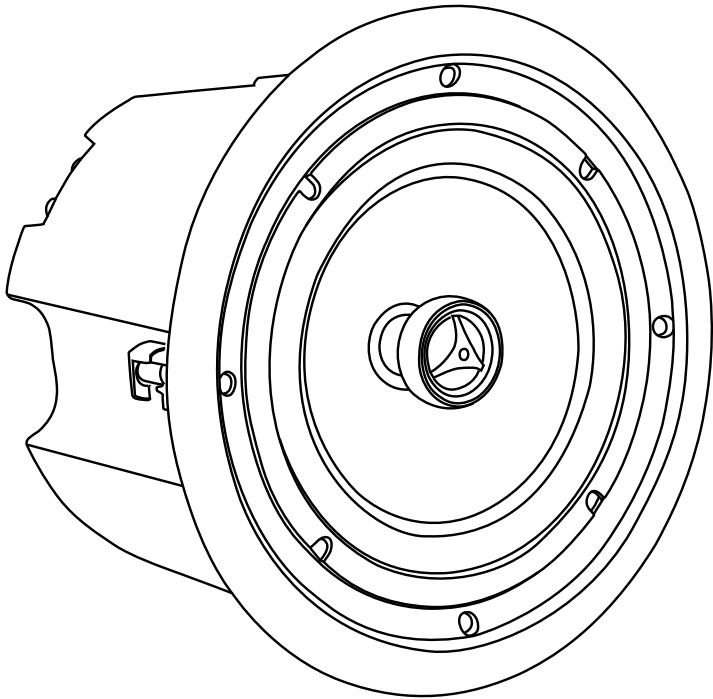

CHF860

Hi-Fi flush-mount ceiling speaker
60Watts RMS - 2 channels

Bring the excellence of Hi-Fi sound to your installations with this low-impedance flush-mount ceiling speaker. Delivering warm, accurate and perfectly balanced sound thanks to its two-way system, the CHF860 is above all a particularly accomplished installation product with a sober, elegant design. Its rotating hook system makes it quick and easy to install in a panel or false ceiling.

Power	60 W - 250 W max.
Impedance	8 Ohms
Components	8-inch (21 cm) speaker with 1-inch (25 mm) coaxial tweeter
Sensitivity (1W/1m)	Above 90 dB, +/-3dB
Frequency response	40 Hz - 20 kHz
Construction	White ABS body, white metal grille
Hook	4 screw-on feet
Connections	2 Push-button connectors
Cut-out diameter for assembly	Ø 247 mm
Dimensions	Ø 280 x 195 mm
Weight	2.48 kg