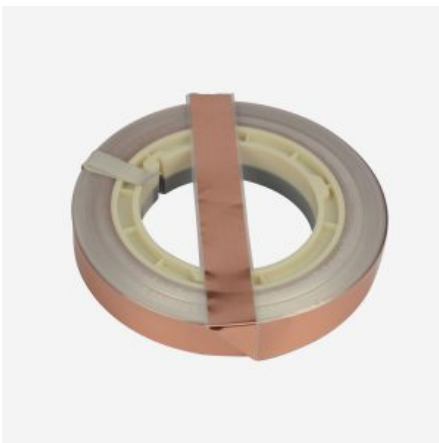

BM-CU100

SKU: H10801

100m copper tape -18mm wide x 0.1mm thick

The BM-Cu100 is an 18mm wide, 0.1mm thick copper tape (section 1.8mm²) and insulated with a 0.05mm Melinex strip.

Cables specially designed for induction loops where the loop must pass under carpeting or in places not suitable for conventional cables.

Price: 379,00 € inc. VAT