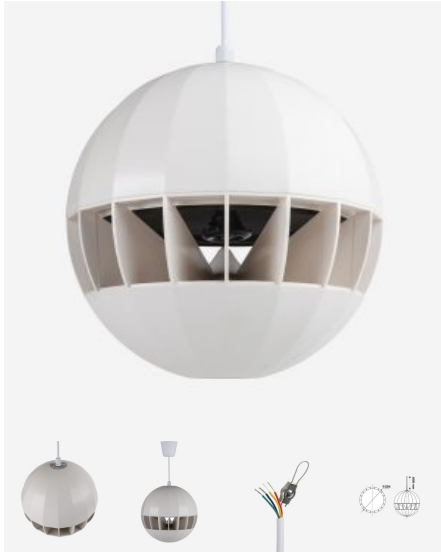

SHP820W

SKU: H10925

360° diffusion speaker to suspend for 100V amplifier.
Delivered with sling cable.

- 2 channels 8" - 5 to 20 W
- Concealed safety sling
- Easy to install

Color
Voltage
Puissance

White
100 V
5 W, 10 W, 20 W

Price: 139,00 € inc. VAT