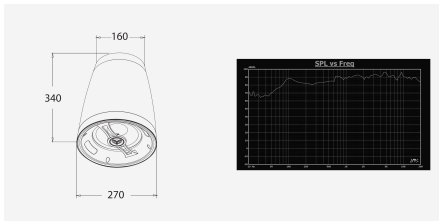

EXT106

SKU: H11615

IP65 coaxial loudspeaker 6.5 + 1" - 100 W RMS - 100 V/ 8 ohms

- Compact medium range coaxial system
- Perfectly weatherproof
- Operates at 100 V or 8 ohms

Color
Puissance
Impedance
Protection class

Grey
100 W/100 V
8 Ω
IP65

Price: 329,00 € inc. VAT

EXT208

SKU: H11363

IP65 coaxial 8 + 1 inch 150 W/100 V and 200 W/8 Ohms speaker

- Compact medium range coaxial system
- IP65 with a minimum 5° downward inclination
- Works with 100 V or 8 Ohms

Color
Puissance
Impedance
Protection class

Grey
200W/100V
8 Ω
IP65

Price: 499,00 € inc. VAT