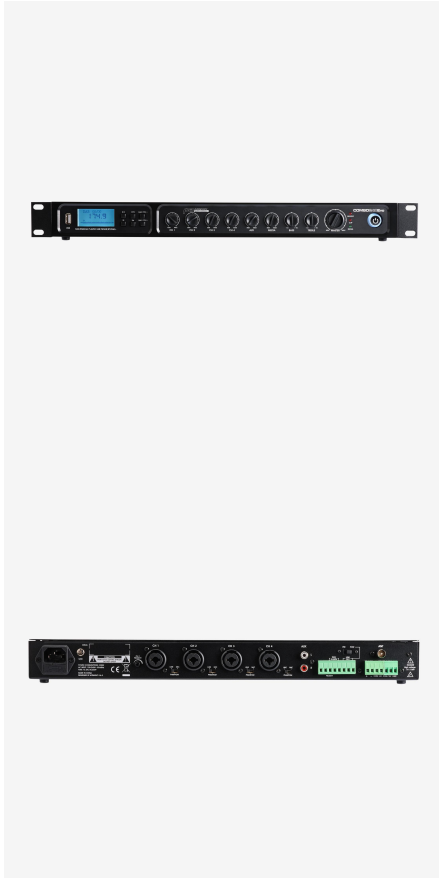

COMBO240EVO

SKU: H11658

240 W, 100 V amplifier-mixer with integrated media player: USB, FM tuner, Bluetooth and DAB+.

Puissance

240 W

Price: 589,00 € inc. VAT