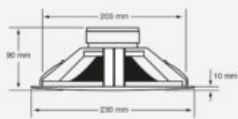

CHP606B

SKU: H11531

6" double cone ceiling light 100 V 3/6 W

- Clear and intelligible restitution
- Double cone speaker
- Easy to install
- Color RAL9005

Color
Voltage
Puissance

Black
100 V
3 W, 6 W

Price: 28,00 € inc. VAT