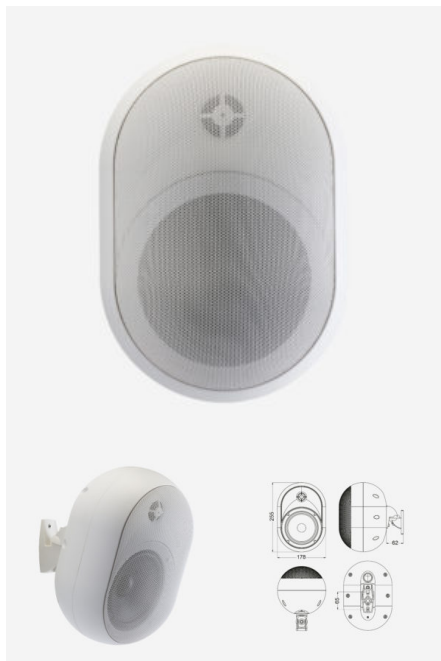

Price per pair

Color	White
Hifi	Yes
Impedance	16 Ω
Voltage	100 V
Tropicalisée	Oui
Protection class	IP55
Puissance	15 W, 30 W

Price: 229,00 € inc. VAT