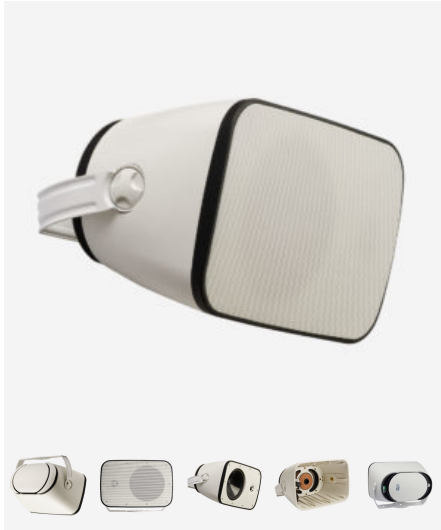

ONDE880W

SKU: H11370

8" + 1" speaker + Bass radiator 80 W 100 V and 8 Ohms - IP65

- Robust ABS construction
- Works with 100 V or 8 Ohms
- IP65 splash-proof
- Delivered with a hanging loop
- Rear bass reinforcement membrane

Color	White
Puissance	80 W
Impedance	8 Ω
Protection class	IP65

Price: 269,00 € inc. VAT