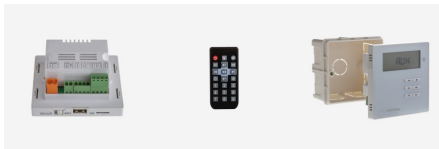

WALLAMPTOUCH

SKU: H10931

2x10W wall-mounted amplifier with touch screen USB/SD/BT/Radio/AUX

Color
Puissance

White
2 x 10 W

Price: 239,00 € inc. VAT

DCTL

SKU: H11042

Wall control box for DZONE88 matrix

Color

White

Price: 209,00 € inc. VAT

AUDIO MIXERS