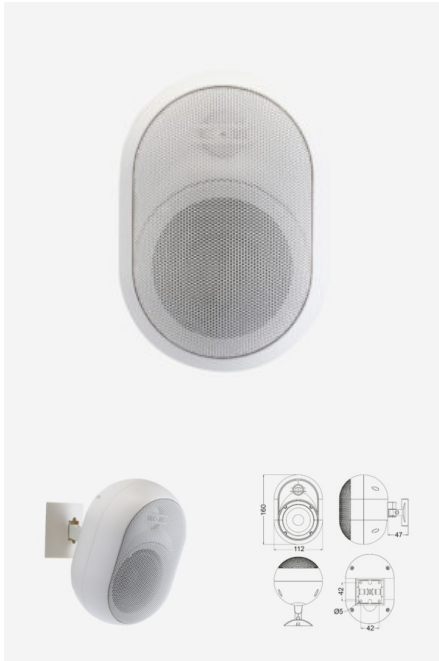

JAVA315W

SKU: H10922

- Indoor and outdoor use
- Simple and elegant design, available in white or black finish
- Discreet hanging system with vertical and horizontal orientation
- Use in low impedance or 100 V line

Price per pair

Color	White
Hifi	Yes
Impedance	16 Ω
Voltage	100 V
Tropicalisée	Oui
Protection class	IP55
Puissance	15 W, 30 W

Price: 109,00 € inc. VAT