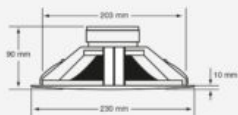

CHP606

SKU: H9755

6" double cone ceiling light 100 V 3/6 W

- Clear and intelligible restitution
- Double cone speaker
- Easy to install

Color
Voltage
Puissance

White
100 V
3 W, 6 W

Price: 24,00 € inc. VAT