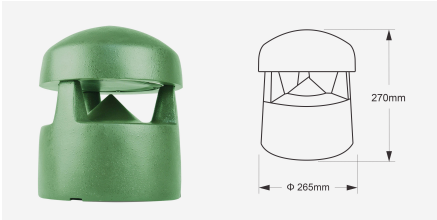

ACCESSORIES

ROT45W

SKU: H9825

EHP Speaker Bracket - White
Only for EHP410 & EHP520

Color

White

Price: 10,80 € inc. VAT

ROT45B

SKU: H9824

EHP Speaker Bracket - Black
Only for EHP410 & EHP520

Color

Black

Price: 10,80 € inc. VAT

ROT550W

SKU: H11629

X/Y swivel wall bracket for SHP550W loudspeaker

Price: 17,00 € inc. VAT