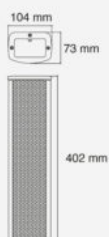

CLS440

SKU: H10515

4 x 2,5" aluminium column 100 V 20/40 W - IP44

- Ideal in places of worship to reproduce the voice
- Aluminum body and grille
- Resistant to water splashes
- Works in 100 V
- The columns are delivered with wall mounting brackets.

Color
Hifi
Voltage
Protection class
Puissance

White
Yes
100 V
IP44
20 W, 40 W

Price: 109,00 € inc. VAT