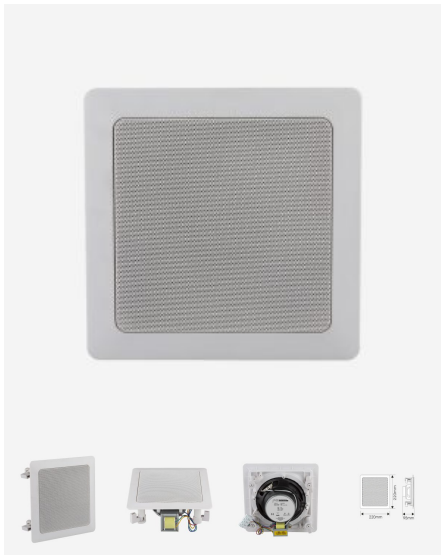

CHP630SQ

SKU: H10974

6" ABS white 2 way square ceiling light 100 V 7,5/15/30 W RMS

Color
Impedance
Puissance
Voltage

White
8 Ω
7,5 W, 15 W, 30 W
100 V

Price: 49,00 € inc. VAT