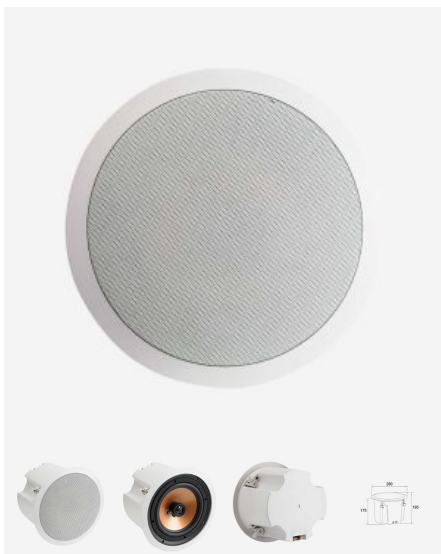

CHF860

SKU: H9909

- 8" 60 W 8 Ohms ceiling light
- High Fidelity Sound
- True 2-way speaker with resonance box
- Simple and elegant design
- Easy to install

Color
Hifi
Impedance
Puissance

White
Yes
8 Ω
60 W

Price: 169,00 € inc. VAT