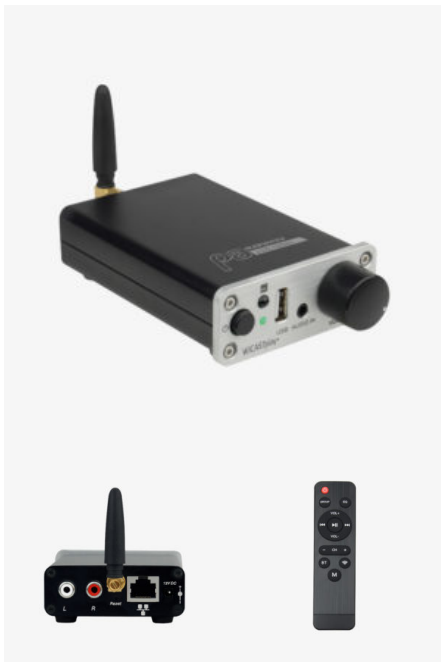

2x10W wall-mounted amplifier with touch screen USB/SD/BT/Radio/AUX

Color
Puissance

White
2 x 10 W

Price: 239,00 € inc. VAT

WICASTAMP30+

SKU: H11248

- Amplification 2 x 30 W under 8 Ohms
- Works with a LinkPlay card compatible with many streaming and multiroom applications
- DLNA, Airplay 1, Bluetooth®
- Aux input line level 200 mV
- WiFi and Ethernet
- USB drive
- Alarm clock function
- Programmed stop function
- Delivered with infrared remote control

Price: 169,00 € inc. VAT

WICASTPLAY

SKU: H10996

WICASTplay is a wireless audio transmitter

- 1x 3.5 mm analog output jack
- Powered by a Micro USB 5 V connector
- 300mA of consumption only
- Compatible with AirPlay 1 and major streaming services
- USB and SD drive
- Alarm clock function
- Programmed stop function

Price: 89,00 € inc. VAT

WICASTPLAY+

SKU: H11247

WICASTplay+ is a wireless audio transmitter

- 1 analog 3.5 mm mini jack input for phone or any other device
- other device with volume control
- Works with a LinkPlay card compatible with many streaming and multiroom applications
- Powered by a 15 V - 2 A connector
- Adjustable Wifi antenna
- RJ45 port
- Output on 2 RCA
- Compatible with AirPlay 1 and major streaming services
- USB drive
- Alarm clock function
- Programmed stop function