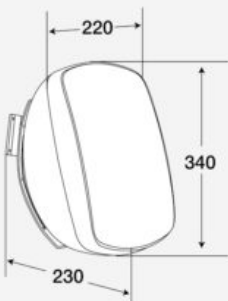

BORNEO660W

SKU: H9911

- Indoor and outdoor use
- Simple and elegant design, available in white or black finish
- Discreet hanging system with vertical and horizontal orientation
- Use in low impedance or 100 V line

Color	White
Hifi	Yes
Impedance	8 Ω
Voltage	100 V
Tropicalisée	Oui
Protection class	IP55
Puissance	60 W

Price: 269,00 € inc. VAT