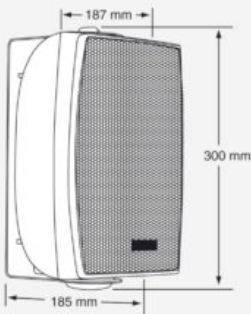

EHP520B

SKU: H9763

- High Fidelity sound in 40 W
- Indoor use
- Discreet design, available in black finish
- Integrated hanging system
- Use in low impedance or 100 V line

Color	Black
Hifi	Yes
Impedance	8 Ω
Voltage	100 V, 70 V

Price: 109,00 € inc. VAT