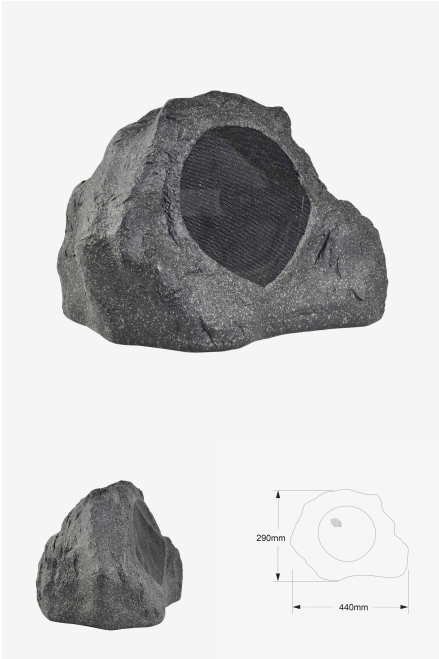

STONE60

SKU: H11414

Outdoor IP66 granite rock imitation speaker for 100 V or 8 ohm amplifier

- Fiberglass body
- Ground fixing plate + safety ring
- Cable on IP66 waterproof cable gland
- 100 V or 8 ohms

Puissance
Protection class
Color

30 W/100 V, 60 W/100 V, 60 W
IP66
Grey

Price: 269,00 € inc. VAT