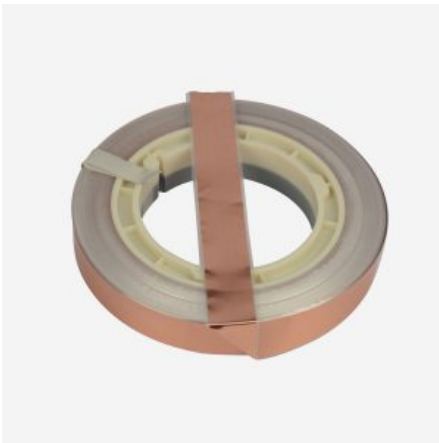

MAGNETIC LOOP

BM-CU50

SKU: H10800

Copper tape 50m - 18mm wide x 0.1mm thick

The BM-Cu50 is an 18mm wide, 0.1mm thick copper tape (section 1.8mm²) and insulated with a 0.05mm Melinex strip.

Cables specially designed for induction loops where the loop must pass under carpeting or in places not suitable for conventional cables.

Price: 199,00 € inc. VAT