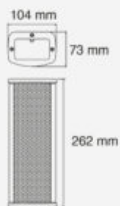

COLUMN SPEAKERS

CLS220

SKU: H10514

2 x 2,5" 100 V 10/20 W- IP44 aluminum column

- Ideal in places of worship to reproduce the voice
- Aluminum body and grille
- Resistant to water splashes
- Works in 100V
- The columns are delivered with wall mounting brackets.

Color
Hifi
Voltage
Protection class
Puissance

White
Yes
100 V
IP44
10 W, 20 W

Price: 79,00 € inc. VAT