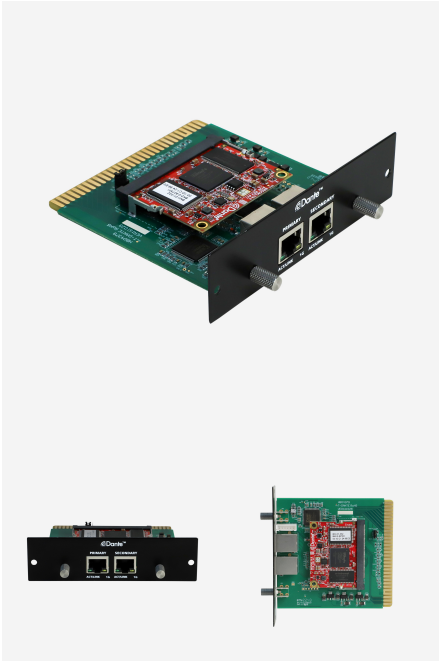

SKU: H11394

DANTE card for DZ-MATRIX matrix

Price: 799,00 € inc. VAT

DZ-CTL2OUT

SKU: H11397

DZ-MATRIX input and output volume control box. It has two balanced analog outputs. LCD screen to view levels and routing