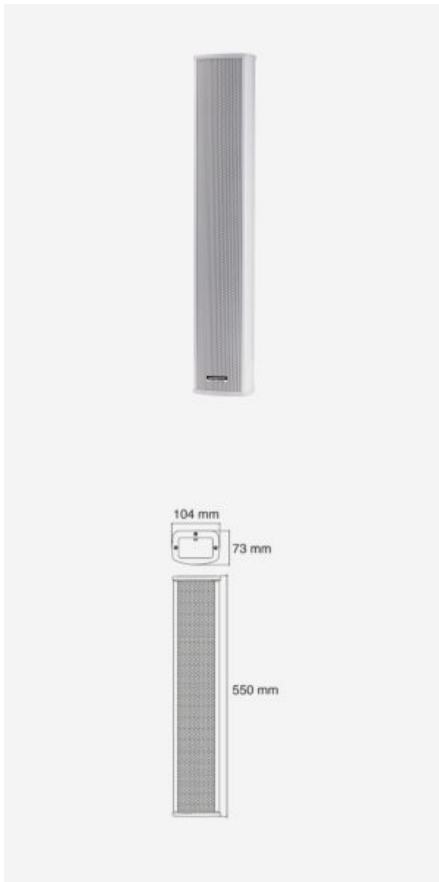

CLS660

SKU: H10516

6 x 2,5" aluminium column 100 V 30/60 W - IP44

- Ideal in places of worship to reproduce the voice
- Aluminum body and grille
- Resistant to water splashes
- Works in 100 V
- The columns are delivered with wall mounting brackets

Color	White
Hifi	Yes
Voltage	100 V
Protection class	IP44
Puissance	30 W, 60 W

Price: 119,00 € inc. VAT