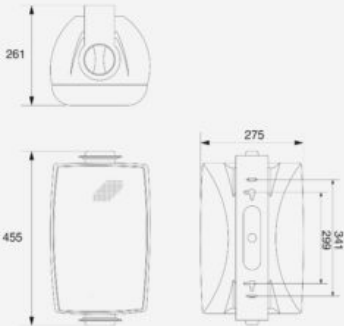

EHP880B

SKU: H10212

- High Fidelity sound in 80 W
- Discreet design, available in white or black finish
- An integrated hanging system
- Use in low impedance or 100V line

Color	Black
Hifi	Yes
Impedance	8 Ω
Voltage	100 V, 70 V
Puissance	10 W, 20 W, 40 W, 80 W

Price: 209,00 € inc. VAT