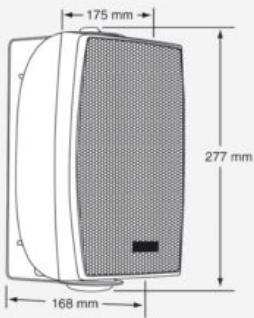

EHP410B

SKU: H9761

- High Fidelity Sound
- Indoor use
- Discreet design, available in black finish
- Integrated hanging system
- Use in low impedance or 100 V line

Color	Black
Hifi	Yes
Impedance	8 Ω
Voltage	100 V, 70 V

Price: 89,00 € inc. VAT