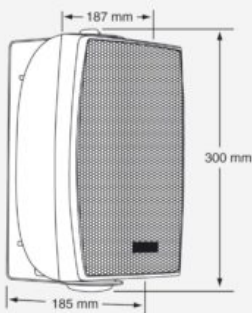

EHP420IPB

SKU: H10917

4" 100V 2 to 20W 8 Ohms Tropicalized Speaker - Black

- Indoor and outdoor use
- Simple and elegant design, available in white or black finish
- Integrated hanging system
- Use in low impedance or 100 V line

Sold in pairs

Color	Black
Hifi	Yes
Impedance	8 Ω
Voltage	100 V
Tropicalisée	Oui
Protection class	IP55
Puissance	2,5 W, 5 W, 10 W, 20 W

Price: 149,00 € inc. VAT

EHP520W

SKU: H9762

- High Fidelity sound in 40 W
- Indoor use
- Discreet design, available in black finish
- Integrated hanging system
- Use in low impedance or 100 V line

Color	White
Hifi	Yes
Impedance	8 Ω
Voltage	100 V, 70 V

Price: 109,00 € inc. VAT