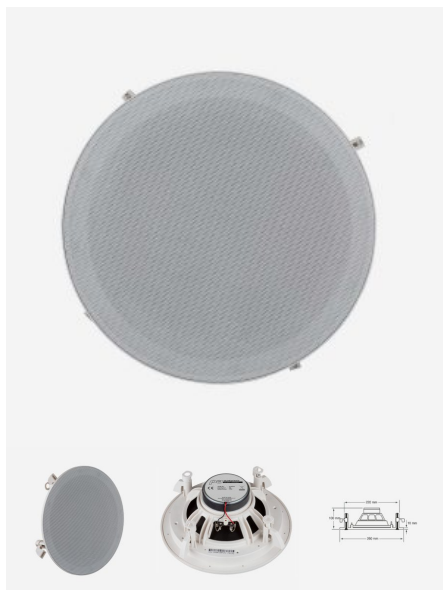

CHF835

SKU: H10965

- 8" ceiling light 35 W RMS 8 Ω
- 2 ways
- Invisible edge" design with magnetic grid.

Color	Grey
Hifi	Yes
Impedance	8 Ω
Puissance	35 W

Price: 79,00 € inc. VAT