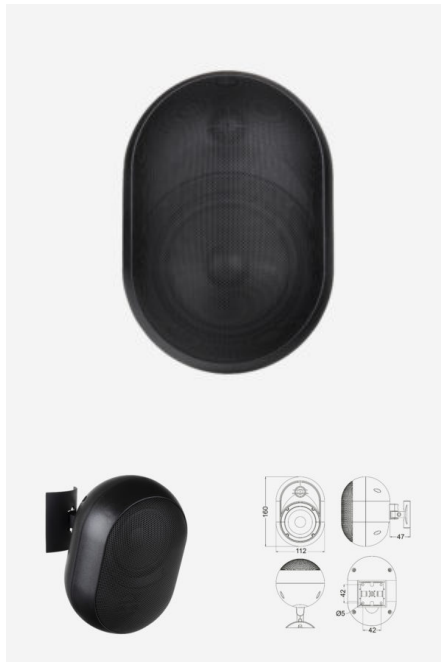

JAVA315B

SKU: H10921

- Indoor and outdoor use
- Simple and elegant design, available in white or black finish
- Discreet hanging system with vertical and horizontal orientation
- Use in low impedance or 100 V line

Price per pair

Color	Black
Hifi	Yes
Impedance	16 Ω
Voltage	100 V
Tropicalisée	Oui
Protection class	IP55
Puissance	7,5 W, 15 W

Price: 109,00 € inc. VAT