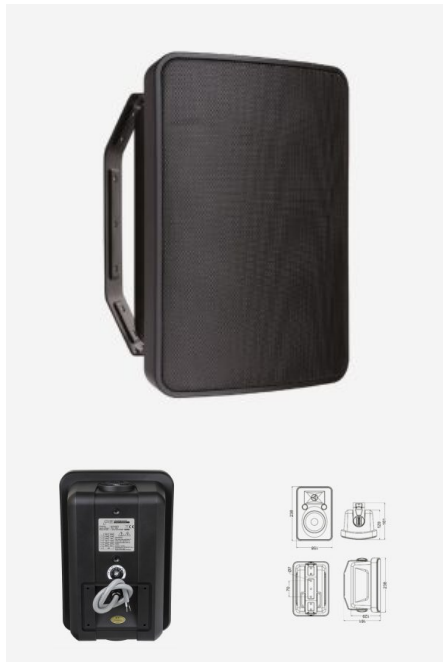

EHP420IPB

SKU: H10917

4" 100V 2 to 20W 8 Ohms Tropicalized Speaker - Black

- Indoor and outdoor use
- Simple and elegant design, available in white or black finish
- Integrated hanging system
- Use in low impedance or 100 V line

Sold in pairs

Color	Black
Hifi	Yes
Impedance	8 Ω
Voltage	100 V
Tropicalisée	Oui
Protection class	IP55
Puissance	2,5 W, 5 W, 10 W, 20 W

Price: 149,00 € inc. VAT

EHP520W

SKU: H9762

- High Fidelity sound in 40 W
- Indoor use
- Discreet design, available in black finish
- Integrated hanging system
- Use in low impedance or 100 V line

Color	White
Hifi	Yes
Impedance	8 Ω
Voltage	100 V, 70 V

Price: 109,00 € inc. VAT