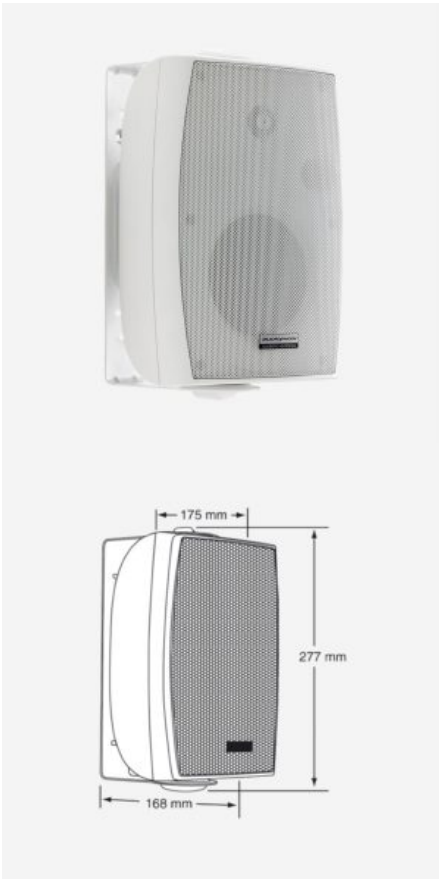

Price: 89,00 € inc. VAT

EHP410B**SKU:** H9761

- High Fidelity Sound
- Indoor use
- Discreet design, available in black finish
- Integrated hanging system
- Use in low impedance or 100 V line

Color	Black
Hifi	Yes
Impedance	8 Ω
Voltage	100 V, 70 V